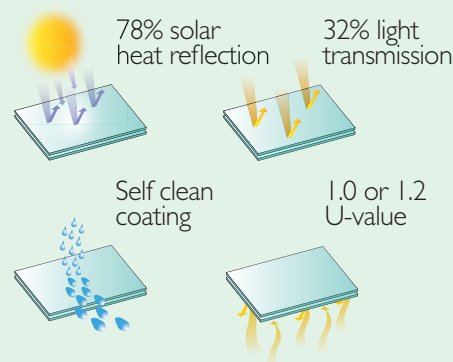

prefix Self Cleaning conservatory roof glass options

Aqua Green
self cleaning glass

New to the UK

Neutral
self cleaning glass

Activ Blue
self cleaning glass

Making the right choice of conservatory roof glazing is extremely important - this is why Prefix Systems offers you and your customers more choice.