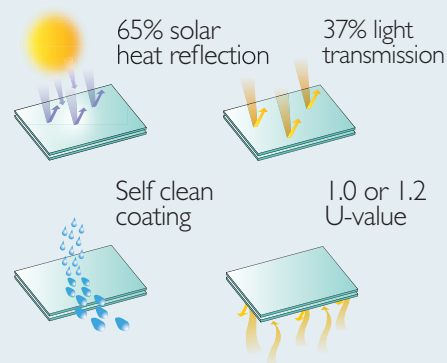

prefix Self Cleaning conservatory roof glass options

Aqua Green
self cleaning glass

New to the UK

Neutral
self cleaning glass

Activ Blue
self cleaning glass

Making the right choice of conservatory roof glazing is extremely important - this is why Prefix Systems offers you and your customers more choice.