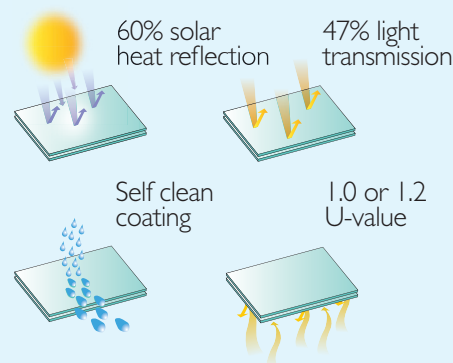

prefix Self Cleaning conservatory roof glass options

Aqua Green
self cleaning glass

New to the UK

Neutral
self cleaning glass

Activ Blue
self cleaning glass

Making the right choice of conservatory roof glazing is extremely important - this is why Prefix Systems offers you and your customers more choice.