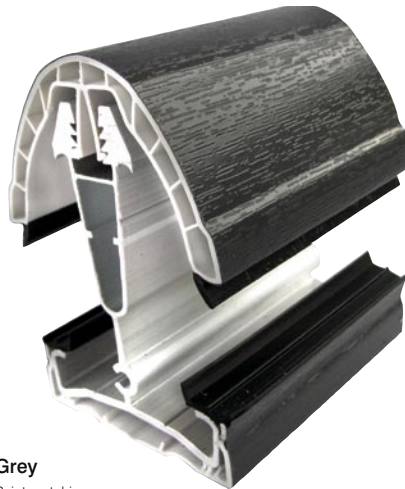

Grey

Paint matching:
RAL7016