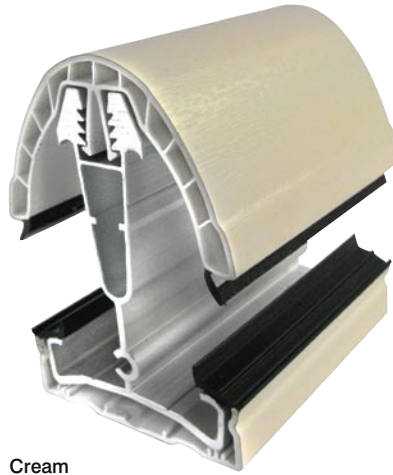

Cream

Paint matching:
RAL9001