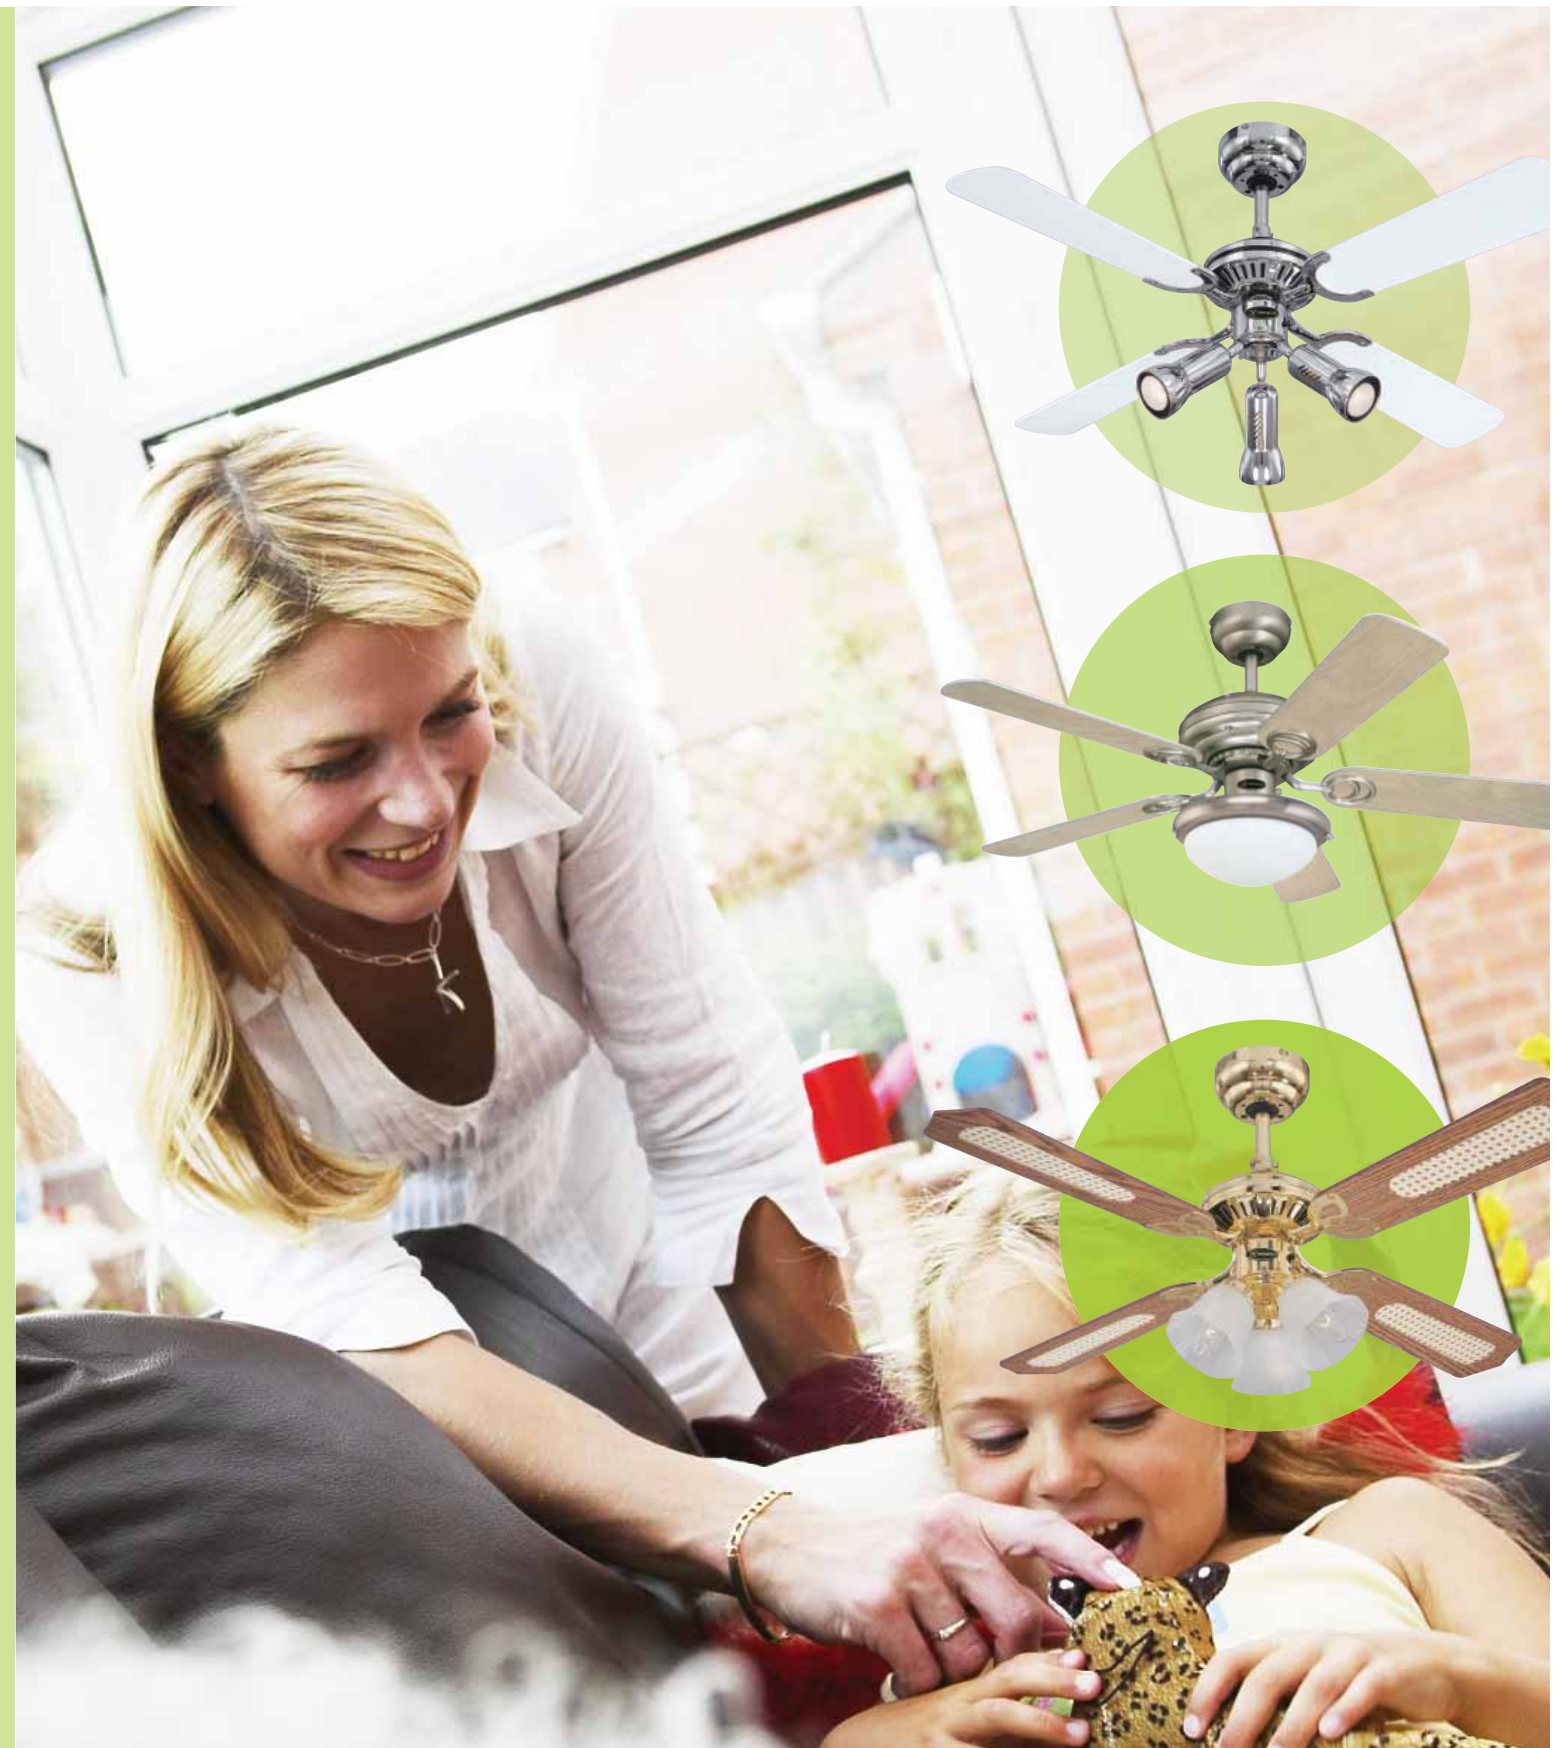

Technical Details

	REF	BLADES	BLADE COLOUR	WARRANTY	REMOTE	LIGHTS	BULBS	SUMMER/ WINTER SETTINGS*
	Elegance FMDC001W (without remote) FRDC001W (with remote)	42"	White/Washed Pine (reversible)	2 years	Optional	Yes	E14 60w x 3 Bulbs not Included	Yes
	Venus FMDC001BMM (without remote) FRDC001BMM (with remote)	42"	Maple/Mahogany (reversible)	2 years	Optional	Yes	E27 60w x 1 Bulb not Included	Yes
	Apollo FMDC001AMW (without remote) FRDC001AMW (with remote)	42"	Light Maple/White (reversible)	2 years	Optional	Yes	E27 60w x 1 Bulb Included	Yes
	Traditional FMPT001BM (without remote) FRPT001BM (with remote)	42"	Oak & Rattan/Mahogany (reversible)	2 years	Optional	Yes	E14 60w x 3 Bulbs not Included	Yes
	Traditional Blanc FMPT001BW (without remote) FRPT001BW (with remote)	42"	White & Rattan/White (reversible)	2 years	Optional	Yes	E14 60w x 3 Bulbs not Included	Yes
	Princess Trio FMPT001CWB (without remote) FRPT001CWB (with remote)	42"	White/Black (reversible)	2 years	Optional	Yes	E14 R50 60w x 3 Bulbs not Included	Yes

* All fans have Summer & Winter settings

The Summer setting creates a cooler atmosphere by pulling warm stale air upwards whilst the Winter setting acts in reverse by re-insulating warm air gathered at the apex of the roof

ultraframe

Ultraframe (UK) Ltd
Salthill Road, Clitheroe,
Lancashire, BB7 1PE
www.ultraframe.com

CFL001 BRIGGS Q5000

ultraframe

fans

Version: 3.0
April 08