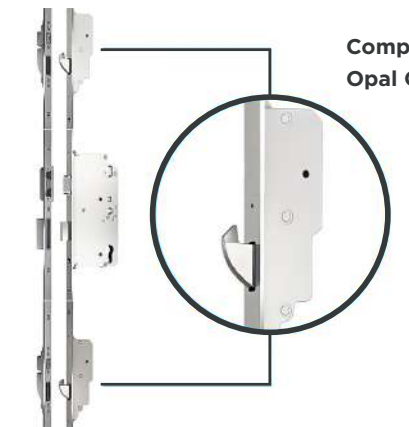

Compare to...
Opal Ornate Locking System