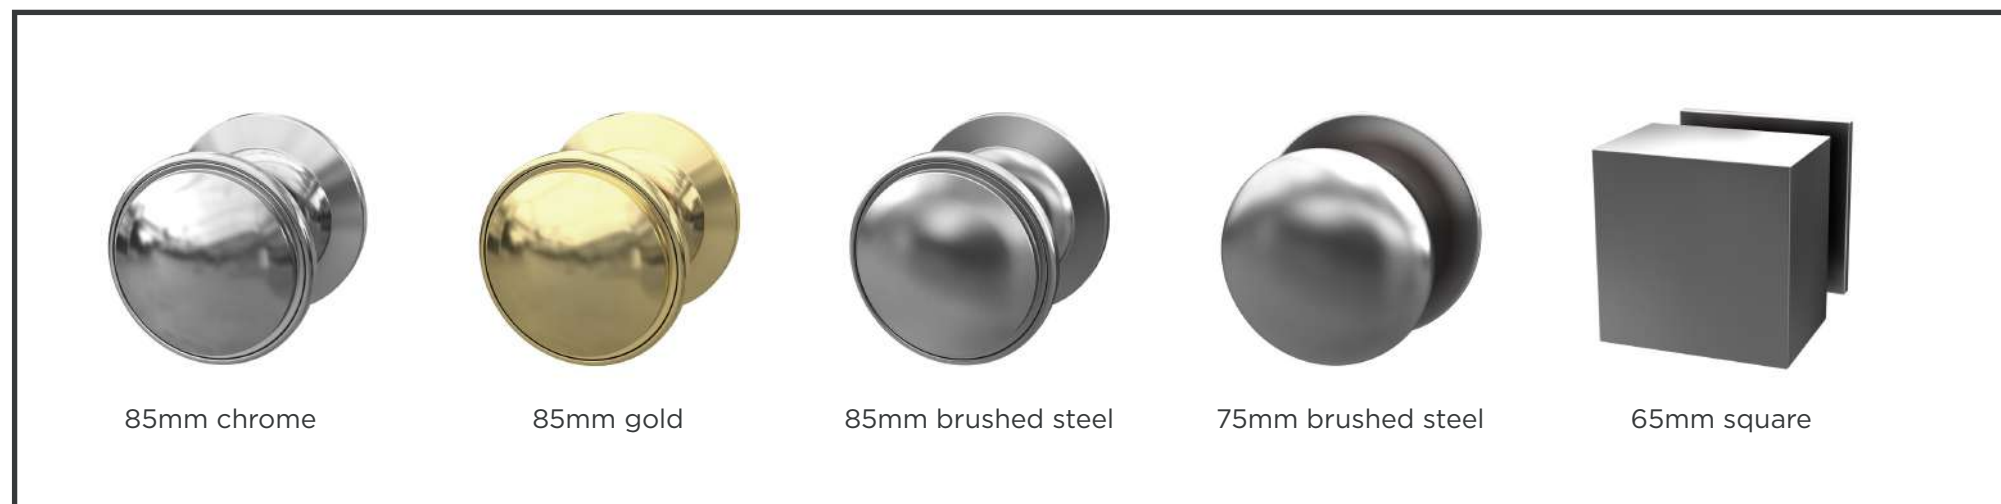

ELBERRY

HARDWARE OPTIONS

Door furniture will have a major impact on the overall appearance of your door. Each Opal Opulence door is available with a choice of door handles, locks and other door furniture to give your entrance door the perfect finishes touches.*