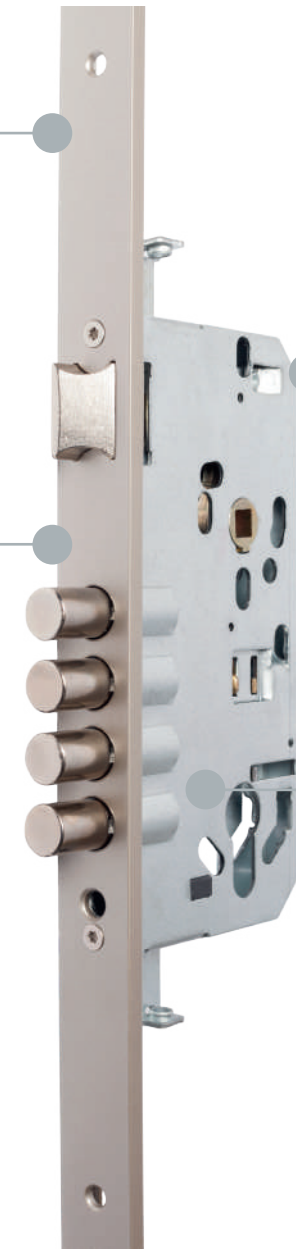

Compare to...
Opal Ornate Locking System