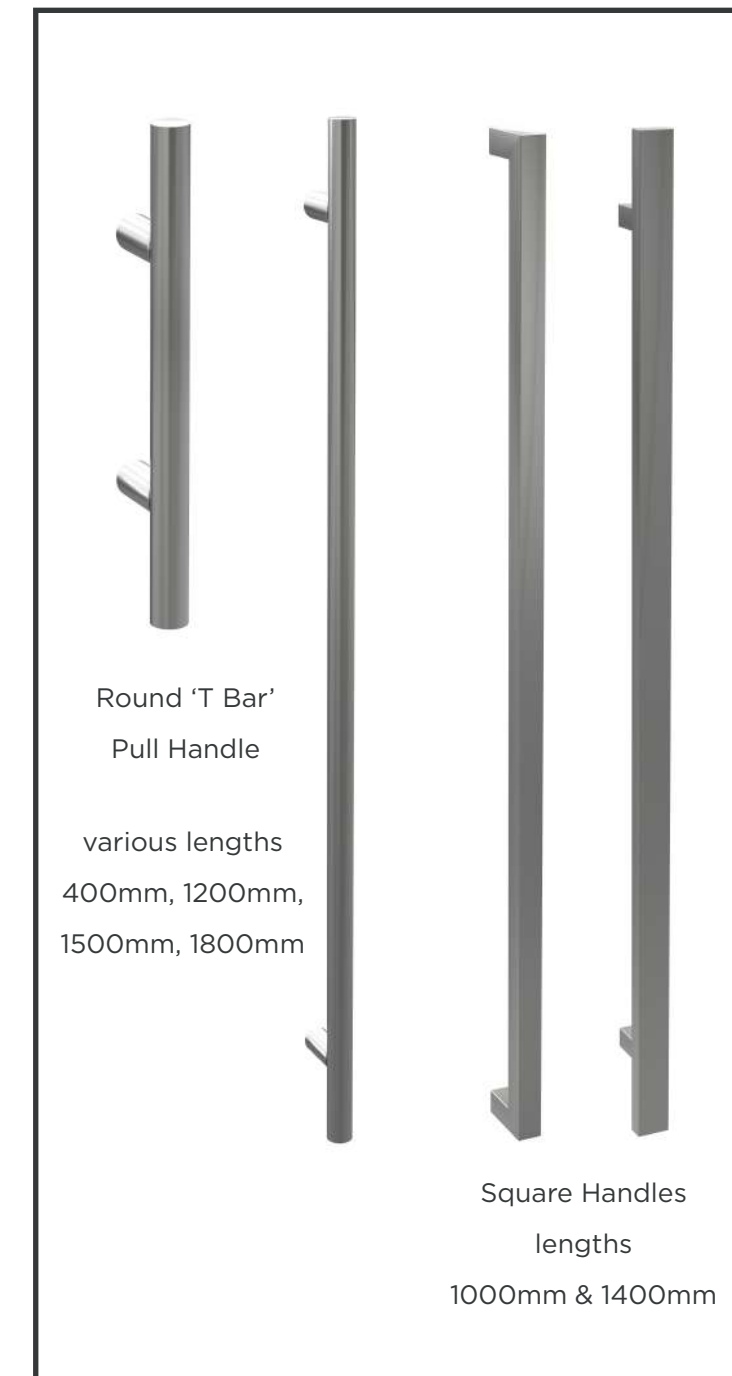

Scan this barcode with your smartphone camera to design online

Letterbox

Victorian Urn

with or without spyhole

Architectural

Horse Tail

Ring

Available in various finishes - brushed steel, chrome or gold