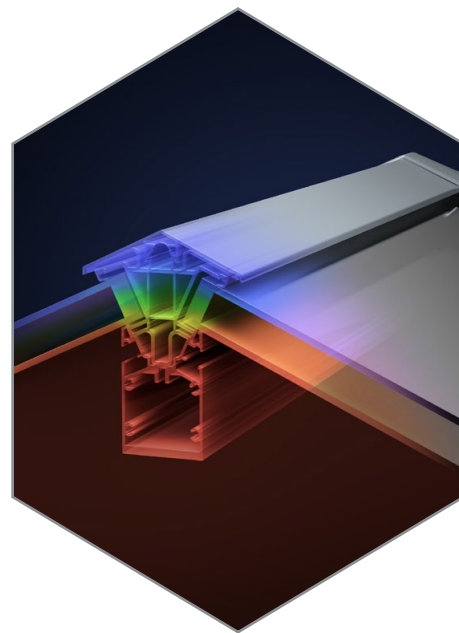

Whatever the weather Thermlock® technology helps keep you comfortable and heating bills lower

The SI lantern combines aluminium's clean lines with exceptional thermal performance and features our innovative Thermlock® multi-chamber technology to keep you and your property well insulated against the worst of the UK weather. This coupled to high performance 28mm glazing means our lantern roofs offer class leading thermal performance, far superior to traditional polyamide systems based around 24mm glazing. A unique co-extruded perimeter seal also ensures draughts and rain are kept safely outside. 28mm glazing also allows acoustic dampening glass to be fitted if required.

28mm glazing
1.0 U-value
W/(m²K) centre pane*

Thermal transmittance, also known as a U-value, measures the rate of transfer of heat. The better-insulated a product is, the lower the U-value will be.

*Subject to glass specification