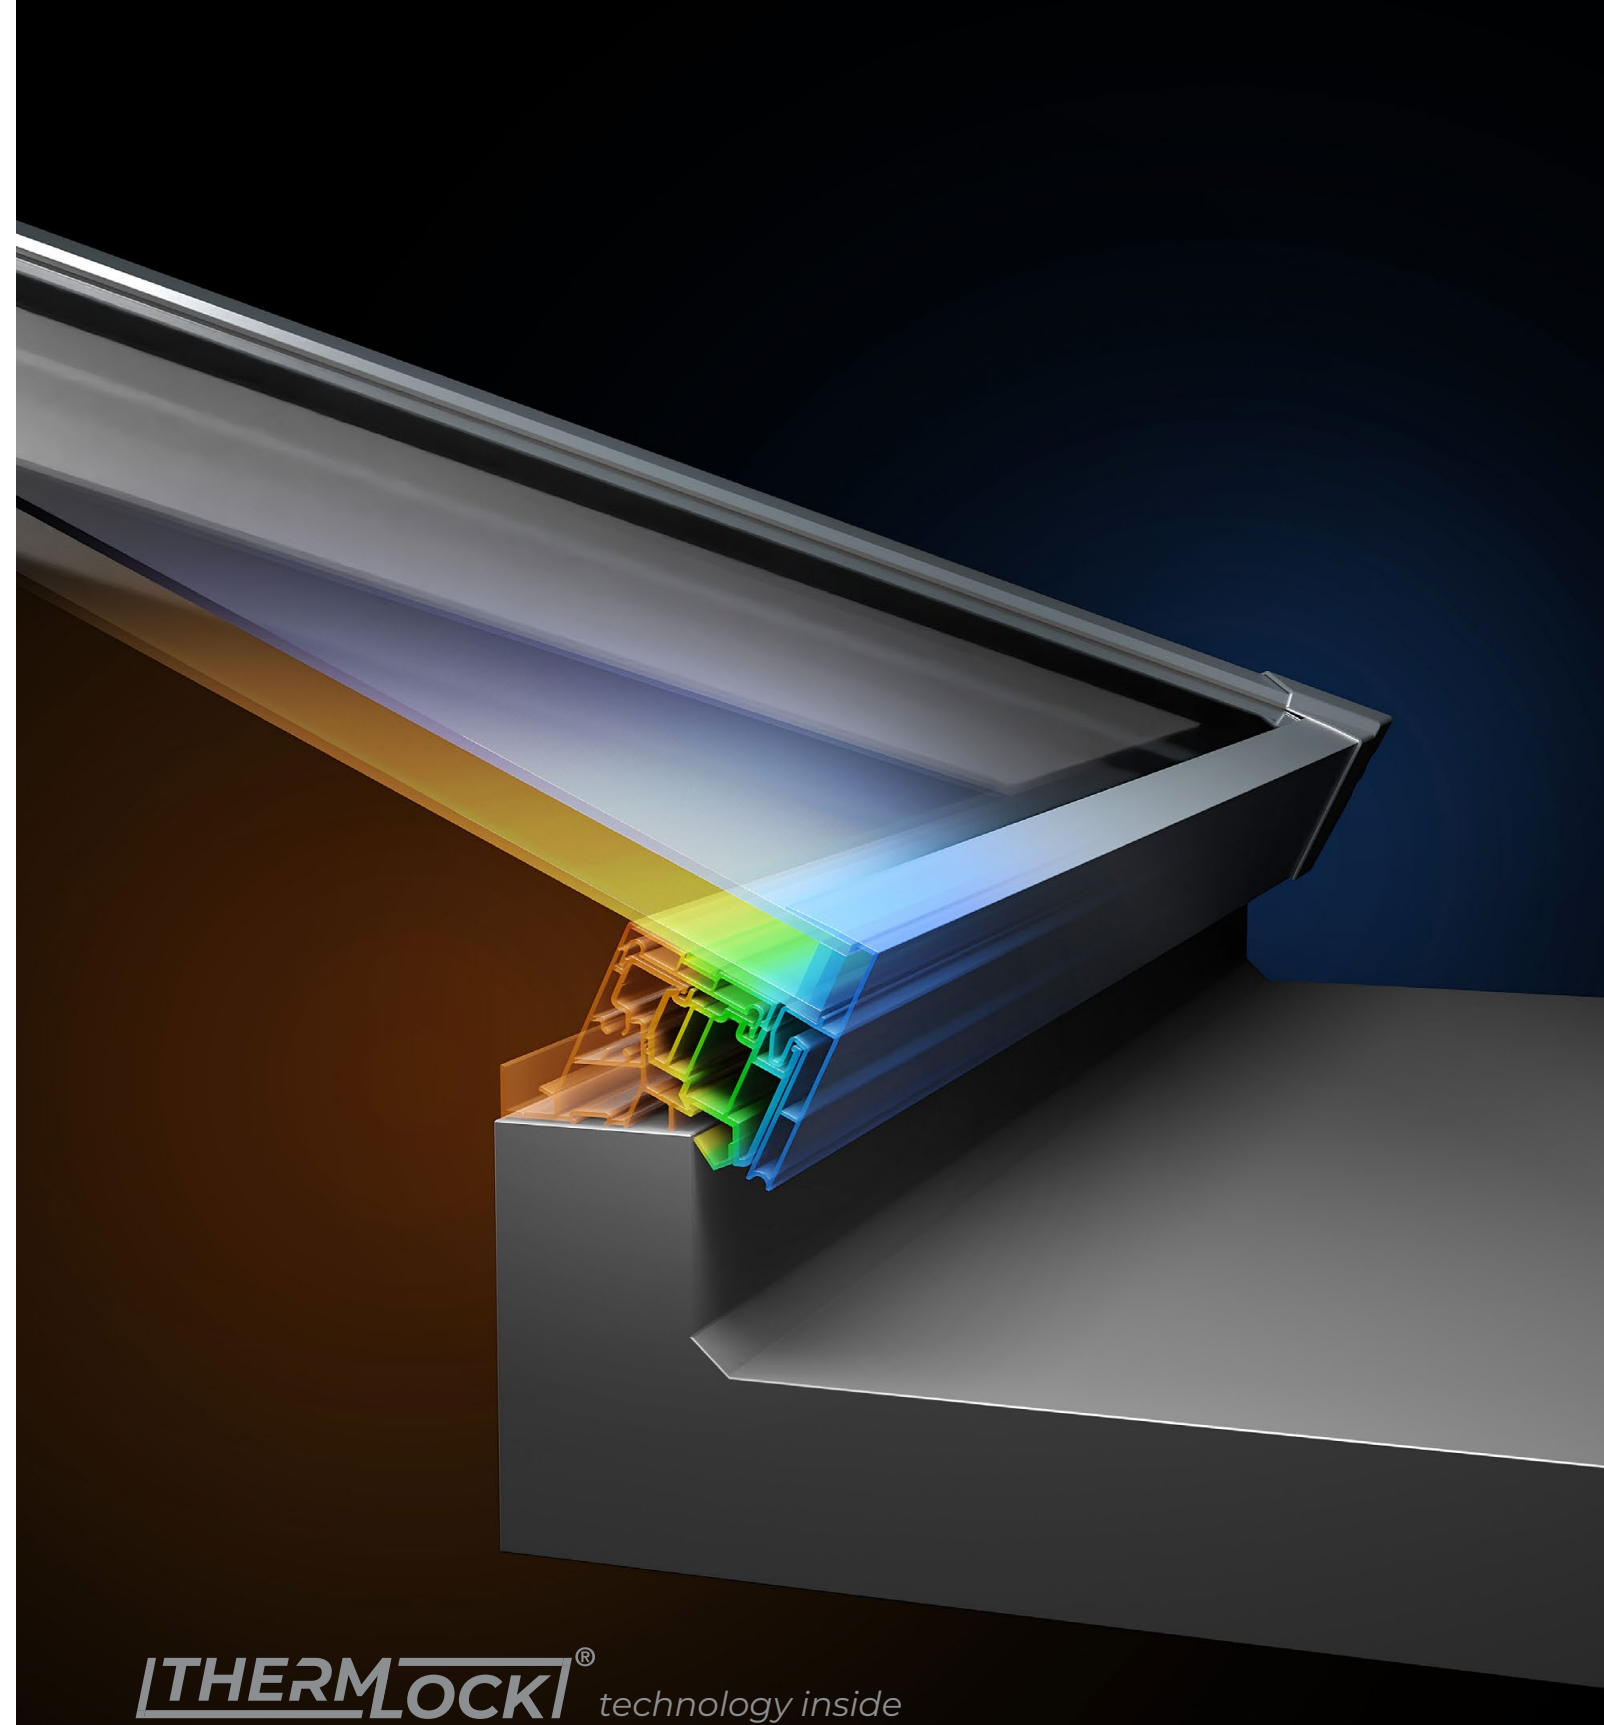

THERMLOCK® technology inside