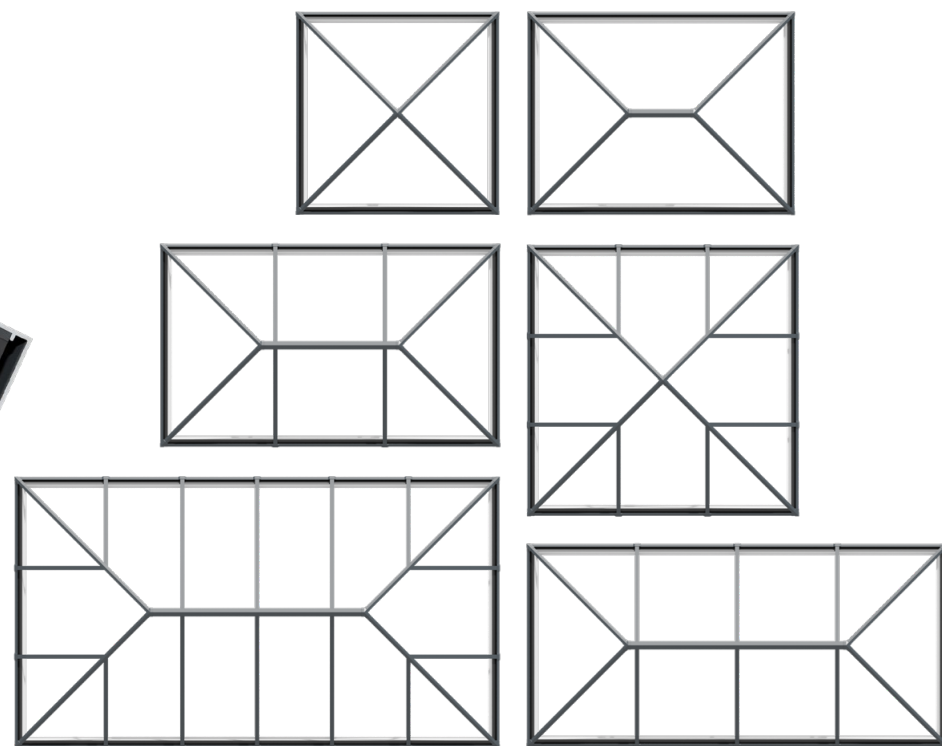

With a wide range of styles and sizes to suit every project

Sheerline aluminium roof lanterns are available in a choice of 10 styles from square 'pyramid' designs to grander options suitable for larger 'orangery' style installations. Maximum sizes range from 2.4 up to an impressive 6m long, all set at a 25° pitch and all weather rated for the whole of the UK*.

S1 lanterns also feature an integral LED light channel around the perimeter of the roof – giving you an easy way to add mood lighting and add the final touch of individuality to your interior.

*Rated for a snow load of 1.2 KN/m². Covering the whole of the UK up to 200m altitude.