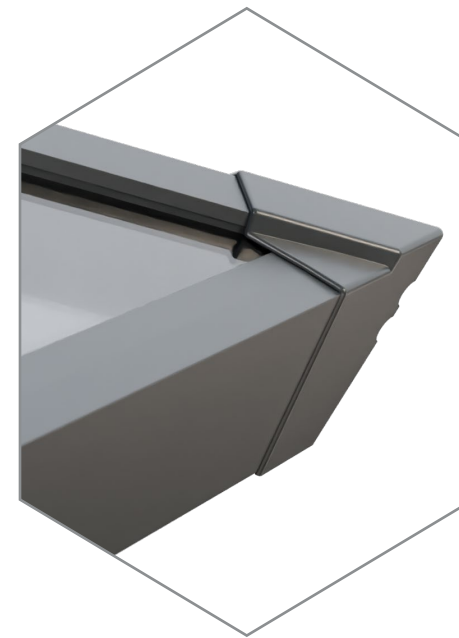

The UK's most secure lantern, keeps you and your home safe

The innovative construction of the SI system eliminates the security weaknesses of traditional lantern designs. Features such as anti-tamper screws, enclosed anti-tamper glazing, security tape and our patent pending glass lock, alongside our unique high security ridge end, ensure there isn't an easy way to enter your property

via your flat roof lantern. All of these innovative features combine to make Sheerline's SI system the UK's most secure aluminium lantern roof*. A laminate glass upgrade is also available for extra security if required. So if you are looking for a lantern that comes with extra peace of mind as standard – then we have you covered.

**Mainstream residential roof lantern - not utilising bonded glass*

Whatever the weather Thermlock® technology helps keep you comfortable and heating bills lower

The SI lantern combines aluminium's clean lines with exceptional thermal performance and features our innovative Thermlock® multi-chamber technology to keep you and your property well insulated against the worst of the UK weather. This coupled to high performance 28mm glazing means our lantern roofs offer class leading thermal performance, far superior to traditional polyamide systems based around 24mm glazing. A unique co-extruded perimeter seal also ensures draughts and rain are kept safely outside. 28mm glazing also allows acoustic dampening glass to be fitted if required.

THERMLOCK® technology inside

With great looks from every angle – due to our unique ultra low line aesthetics

Slim, consistent 50mm rafter, hip and ridge sightlines maximise the light flooding into your home, creating bright, airy interiors and banishing gloom. The SI lantern also features ultra low line aesthetics so rafter and hip top caps sit close to the glazing level on the exterior, creating a sleek modern look. Completing this refined architectural