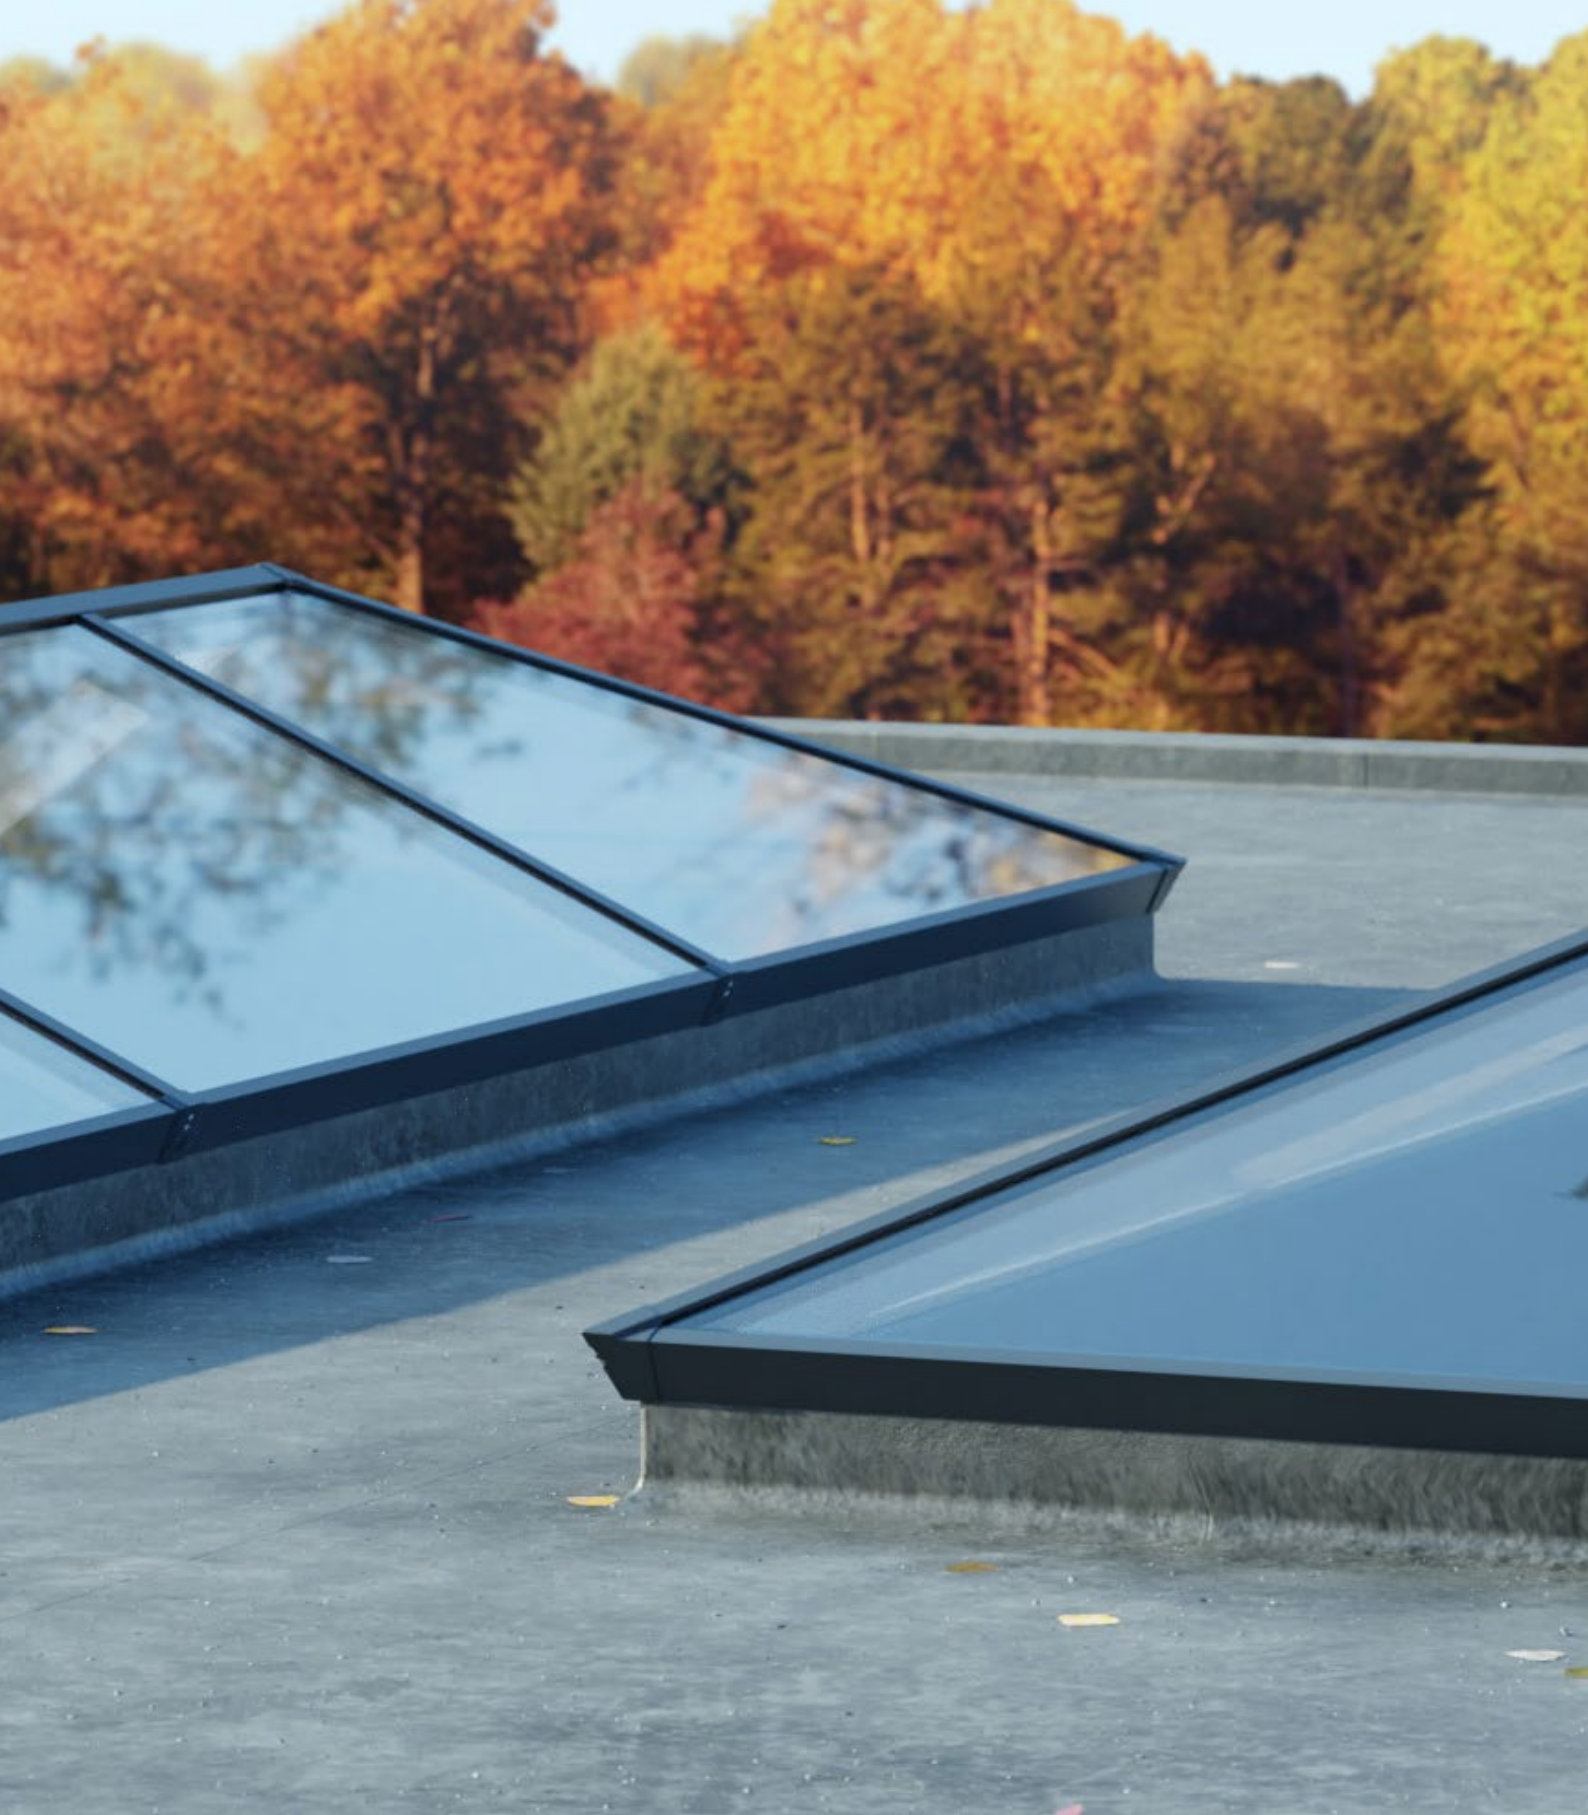

The UK's most secure lantern, keeps you and your home safe

The innovative construction of the SI system eliminates the security weaknesses of traditional lantern designs. Features such as anti-tamper screws, enclosed anti-tamper glazing, security tape and our patent pending glass lock, alongside our unique high security ridge end, ensure there isn't an easy way to enter your property

via your flat roof lantern. All of these innovative features combine to make Sheerline's SI system the UK's most secure aluminium lantern roof*. A laminate glass upgrade is also available for extra security if required. So if you are looking for a lantern that comes with extra peace of mind as standard – then we have you covered.

**Mainstream residential roof lantern - not utilising bonded glass*

Whatever the weather Thermlock® technology helps keep you comfortable and heating bills lower

The SI lantern combines aluminium's clean lines with exceptional thermal performance and features our innovative Thermlock® multi-chamber technology to keep you and your property well insulated against the worst of the UK weather. This coupled to high performance 28mm glazing means our lantern roofs offer class leading thermal performance, far superior to traditional polyamide systems based around 24mm glazing. A unique co-extruded perimeter seal also ensures draughts and rain are kept safely outside. 28mm glazing also allows acoustic dampening glass to be fitted if required.

THERMLOCK® technology inside

With great looks from every angle – due to our unique ultra low line aesthetics

Slim, consistent 50mm rafter, hip and ridge sightlines maximise the light flooding into your home, creating bright, airy interiors and banishing gloom. The SI lantern also features ultra low line aesthetics so rafter and hip top caps sit close to the glazing level on the exterior, creating a sleek modern look. Completing this refined architectural