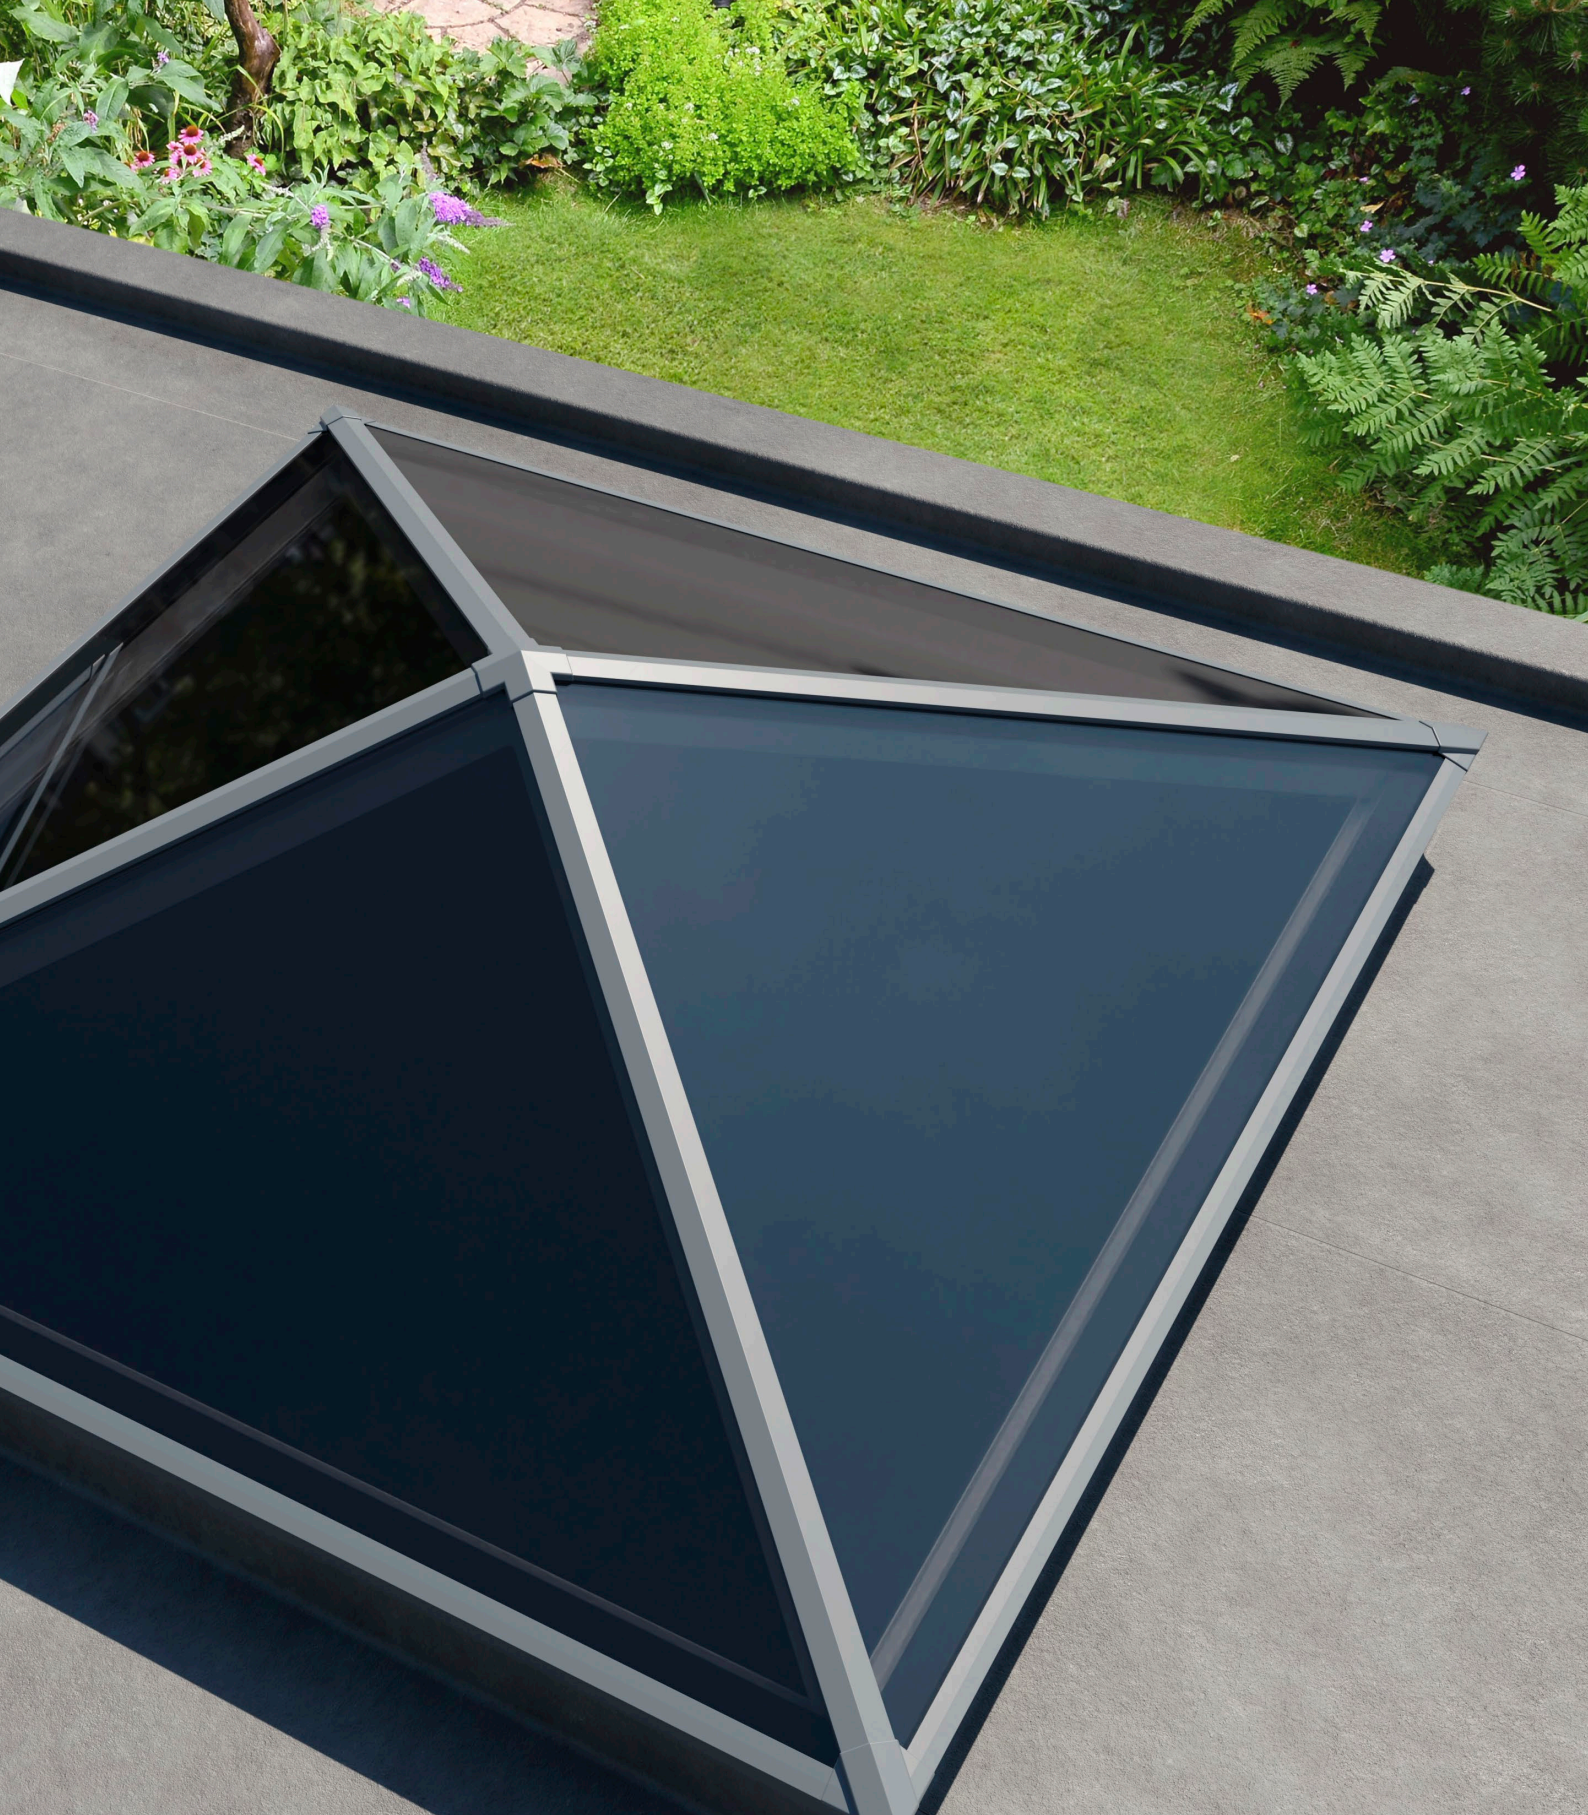

The UK's most secure lantern, keeps you and your home safe

The innovative construction of the SI system eliminates the security weaknesses of traditional lantern designs. Features such as anti-tamper screws, enclosed anti-tamper glazing, security tape and our patent pending glass lock, alongside our unique high security ridge end, ensure there isn't an easy way to enter your property

**Mainstream residential roof lantern - not utilising bonded glass*

Whatever the weather Thermlock® technology helps keep you comfortable and heating bills lower

The SI lantern combines aluminium's clean lines with exceptional thermal performance and features our innovative Thermlock® multi-chamber technology to keep you and your property well insulated against the worst of the UK weather. This coupled to high performance 28mm glazing means our lantern roofs offer class leading thermal performance, far superior to traditional polyamide systems based around 24mm glazing. A unique co-extruded perimeter seal also ensures draughts and rain are kept safely outside. 28mm glazing also allows acoustic dampening glass to be fitted if required.

THERMLOCK® technology inside

With great looks from every angle – due to our unique ultra low line aesthetics

Slim, consistent 50mm rafter, hip and ridge sightlines maximise the light flooding into your home, creating bright, airy interiors and banishing gloom. The SI lantern also features ultra low line aesthetics so rafter and hip top caps sit close to the glazing level on the exterior, creating a sleek modern look. Completing this refined architectural

appearance our corner and rafter end caps run perfectly in line with the perimeter of the lantern, so no unsightly angles jut out to spoil the perfect lines of this outstandingly beautiful high-performance aluminium lantern. Leaving you with the ideal balance of understated refinement, contemporary looks and exacting quality standards.