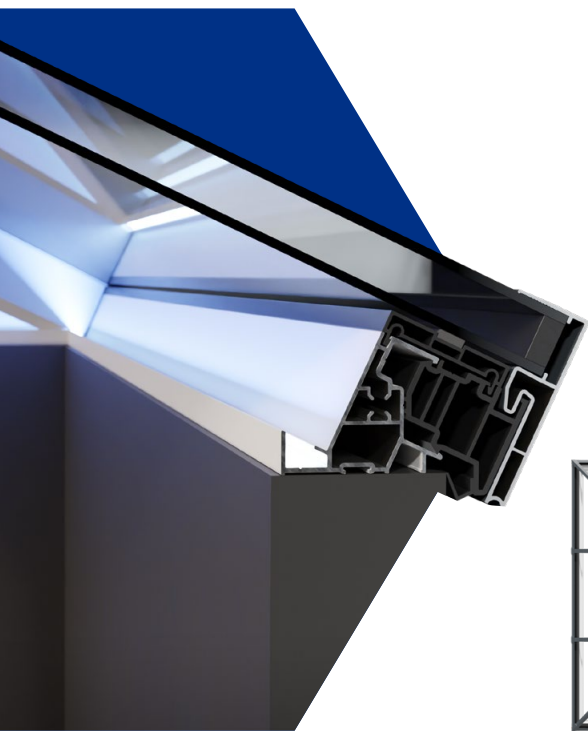

With a wide range of styles and sizes to suit every project

Sheerline aluminium roof lanterns are available in a choice of 10 styles from square 'pyramid' designs to grander options suitable for larger 'orangery' style installations. Maximum sizes range from 2.4 up to an impressive 6m long, all set at a 25° pitch and all weather rated for the whole of the UK*.

S1 lanterns also feature an integral LED light channel around the perimeter of the roof – giving you an easy way to add mood lighting and add the final touch of individuality to your interior.

*Rated for a snow load of 1.2 KN/m². Covering the whole of the UK up to 200m altitude.