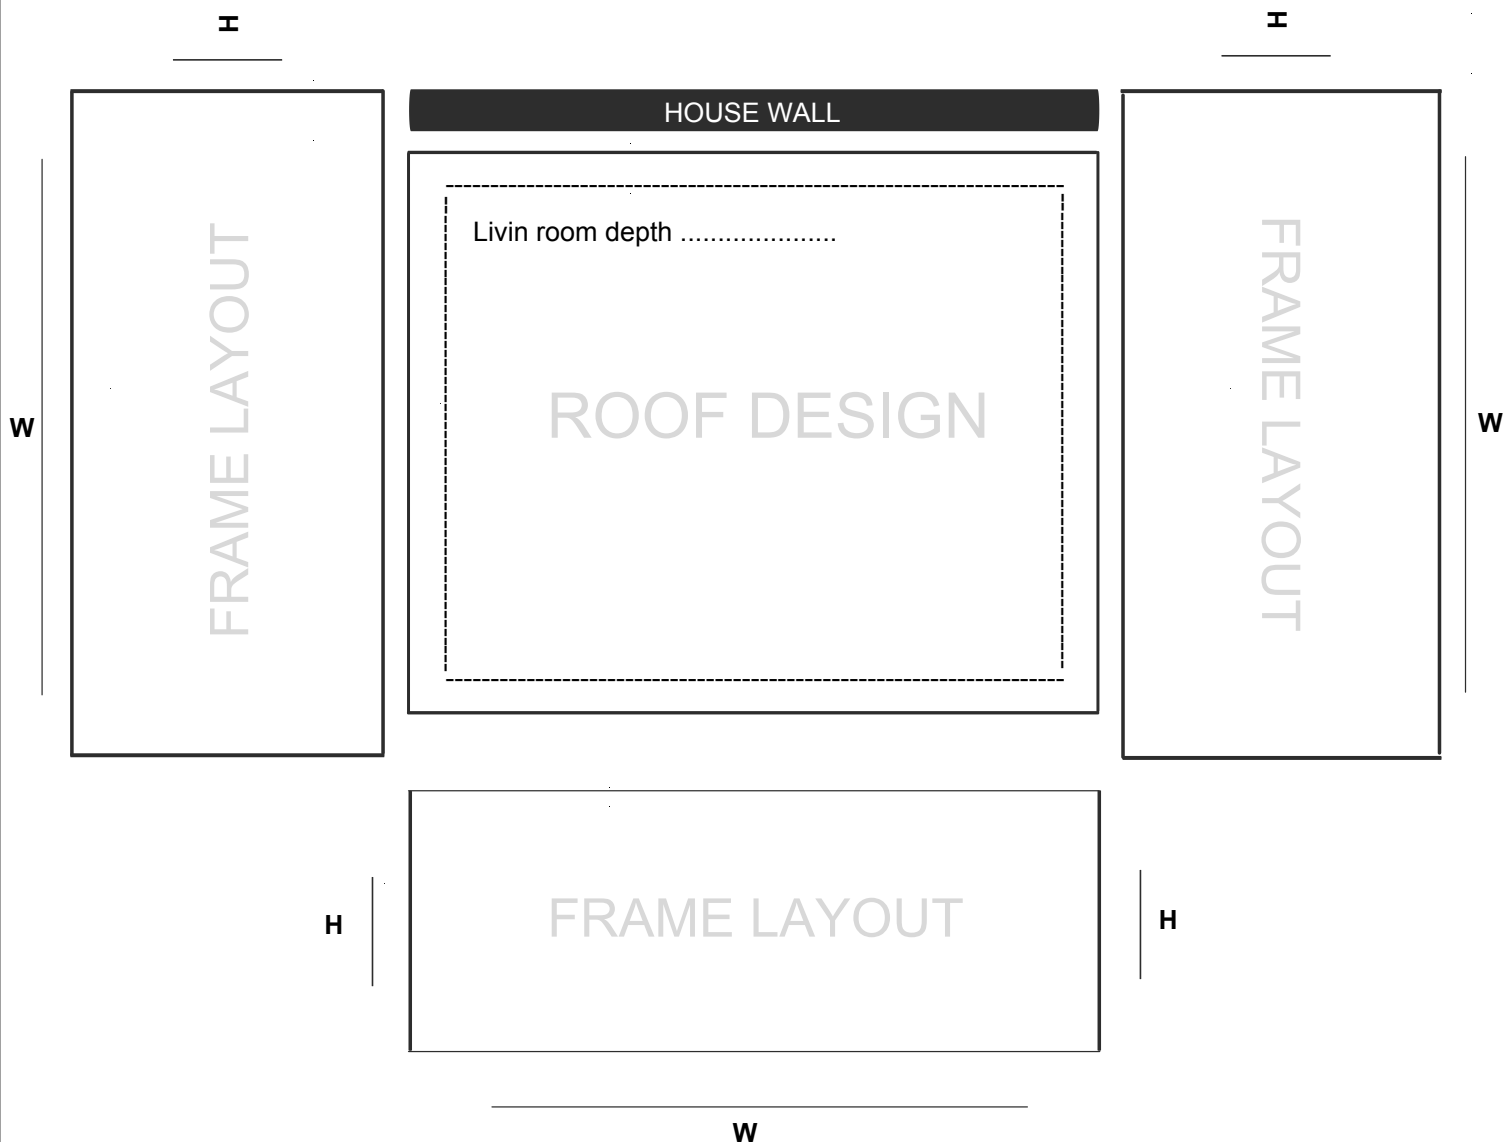

QUOTE ☐

ORDER ☐

URBANroom

prefix

systems(UK) Ltd

Customer : .....

Ref : .....

Install Postcode : .....

Contact no : .....

Colour Options:

Grey ☐

White ☐

Other .....

Frame/Corner detail:

Full height corner post ☐

Brick Pier (width = ...mm) ☐

Loggia small column size 325mm (frame deduction 197.5mm) ☐

Loggia large column size 485mm (frame deduction 337.5mm) ☐

All dimensions are internal frame in mm
Available as a single or double ended Edwardian only

Roof only ☐

Full kit ☐

Roof Glazing

Tint	
SC Clear	
SC Neutral	
SC Blue	
SC Aqua	
SC Bronze	

U Value	
1.0	
1.2	

Frame Glazing

Tint	
SC Clear	
SC Neutral	
SC Blue	
SC Aqua	
SC Bronze	
Clear TGH Low E	

U Value	
1.0	
1.2