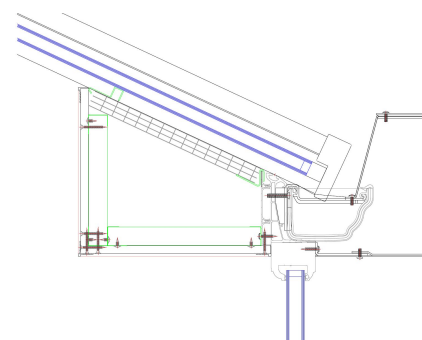

Contact no :

Colour Options:

Grey

White

Other

Frame/Corner detail:

Full height corner post

Brick Pier (width =mm)

Loggia small column size 325mm (frame deduction 197.5mm)

Loggia large column size 485mm (frame deduction 337.5mm)

All dimensions are internal frame in mm
Available as a single or double ended Edwardian only

SC = Self Cleaning